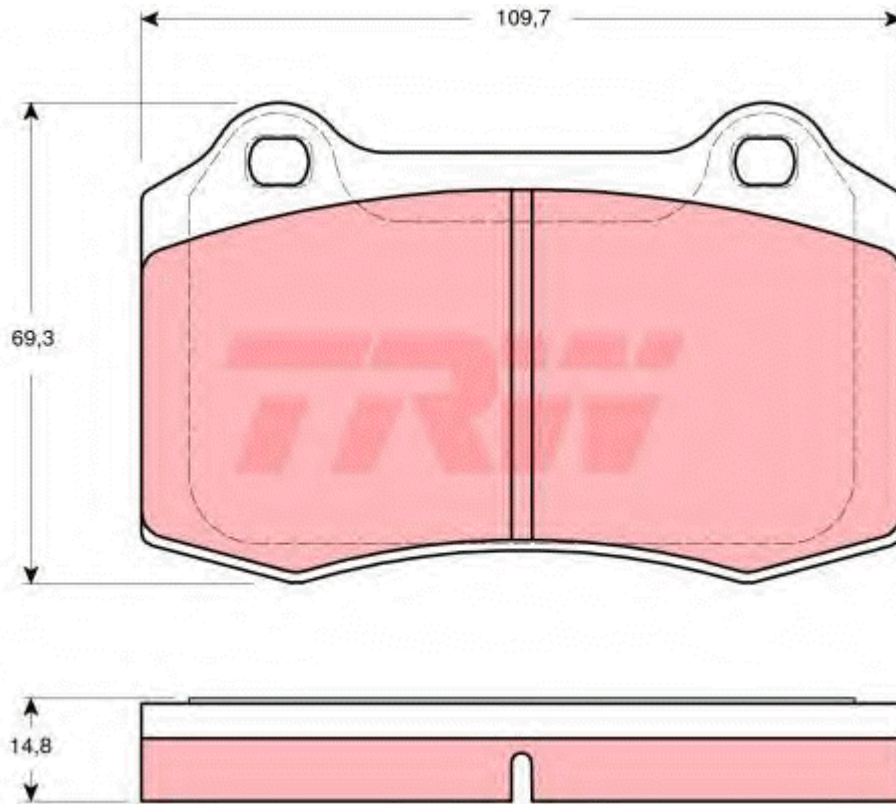

Brand	TRW
Article Number	GDB1513
Description	Brake Pad Set, disc brake
EAN	33 22937 32043 1
Packing Unit	1
Quantity per Packing Unit	1
Trade Number	21381

Properties

Manufacturer Restriction BREMBO
 Not prepared for wear indicator
 Inspection Tag E9 90R 01120/529
 Height [mm] 69,3
 Length [mm] 109,7
 Thickness [mm] 14,8

OE Numbers

Brand	Number
JAGUAR	C2C24016
	C2C8361
SEAT	6KL698151
VOLVO	30665552
	30683858

Used in vehicles

Description	Model Year	kW	HP	cc	Model	Config.	To.
FORD FOCUS (DAW, DBW) RS	10.02 - 11.04	158	215	1988	Hatchback		
JAGUA S-TYPE (CCX) R 4,2 V8	01.02 - 12.06	291	396	4196	Saloon		
JAGUA XJ R 4.2	05.03	291	395	4196	Saloon		
SEAT CORDOBA Hatchback (6K2) 1.8 T 20V Cupra	07.00 - 10.02	115	156	1781	Hatchback		
SEAT IBIZA Mk III (6K1) 1.8 T 20V Cupra	07.00 - 02.02	115	156	1781	Hatchback		
VOLVO S60 R 2,5 T	04.03 - 11.07	221	300	2521	Saloon		
VOLVO V70 Mk II (P80_) 2.5 R Sport	04.06 - 04.07	221	300	2521	Estate		
VOLVO V70 Mk II (P80_) R 2,5 T	04.03 - 04.06	221	300	2521	Estate		

Picture

Picture